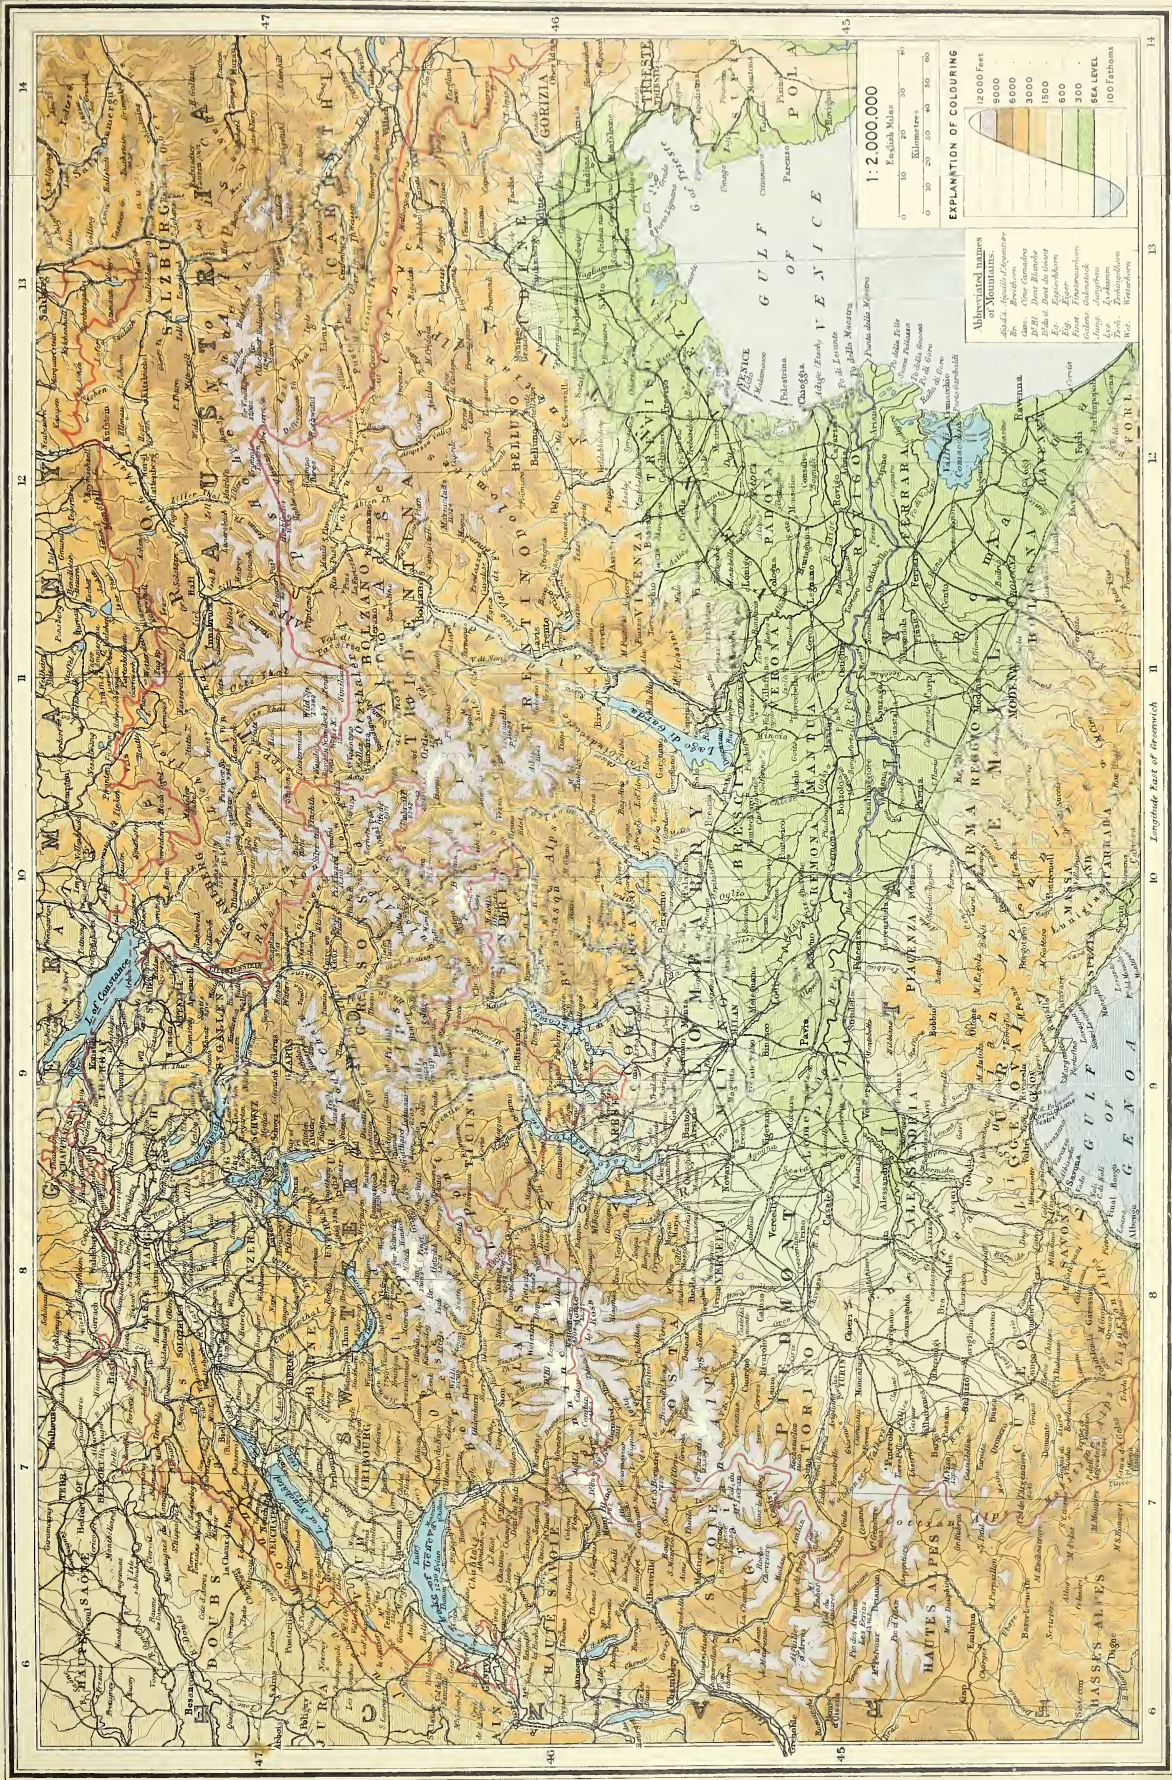

THE ALPS

Abbreviated names
Adria Adriatic Sea
Br. British
D.F. Dnieper
D.R. Dnieper River
D.S. Dnieper Sea
E. Euxine
F. Fiume
G. Gulf
H. Harbour
I. Island
L. Lake
M. Mountain
N. North
P. Point
R. River
S. Sea
T. Tiber
V. Valley
W. West